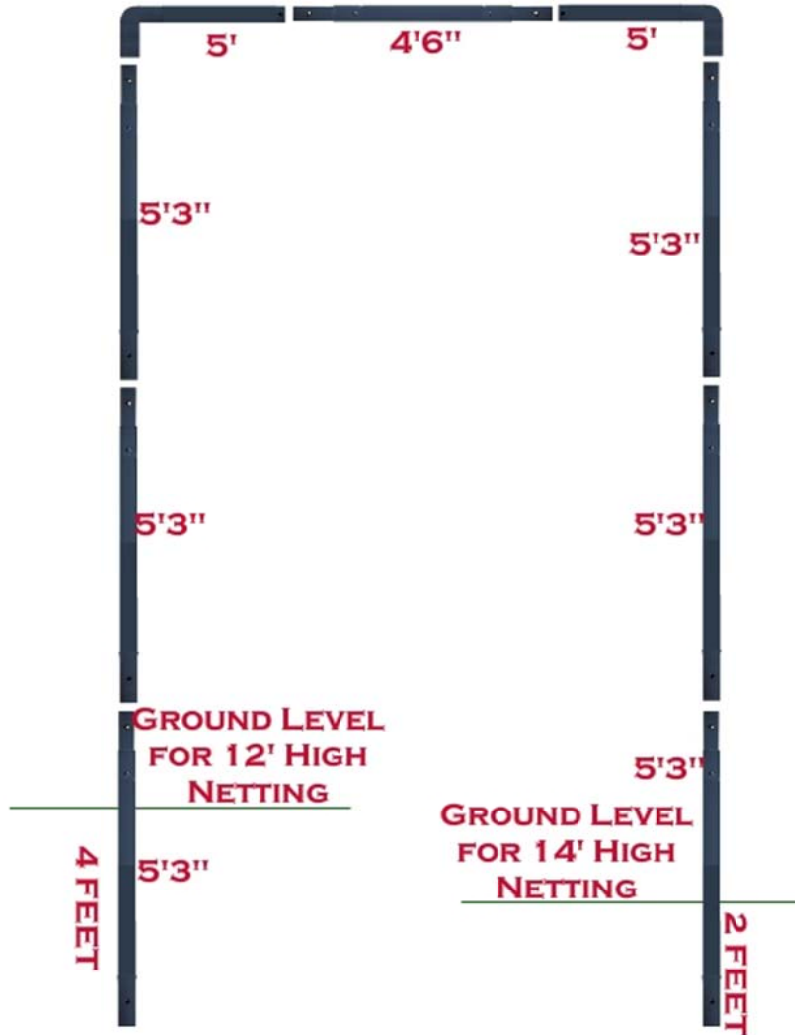

81156
14'6" X 15'9" FRAME SECTION
FOR (14' X 12' & 14' X 14' NETTING)

81157
12'6" X 14'3" FRAME SECTION
FOR (12' X 12' NETTING)